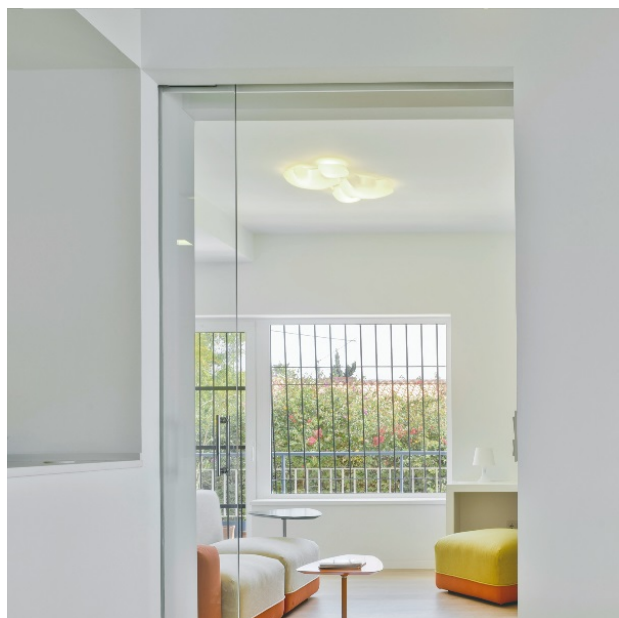

PRODUCT SHEET

Description:

Sliding Door SISO-70FCFP,3000mm,AL,False Ceiling Moun,W/Soft Close, Alu Anodized, 8-10mm Glass Thickness, Max 70KG,, F/Ceiling Mount with Fixed Side Panel, Double Soft Brake

Item number:

28.29.532-0

Units	Box	Carton	HS Code	Barcode
Set	1	1	8302415000	
				5704866487696

SISO A/S

Mileparken 11
DK-2740 Skovlunde
Denmark
VAT: DK 24786013

Phone +45 45 830 900

www.siso.dk
siso@siso.dk

Danske Bank
Nytorv Branch
Copenhagen
SWIFT: DABADKKK

Account no.
4180 3112 112936
IBAN Account
DK7230003112112936