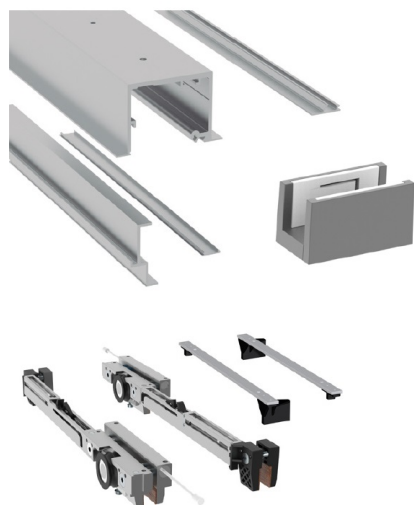

PRODUCT SHEET

Description:

Sliding Door SISO-70FCFP,3000mm,AL,False Ceiling Moun,W/Soft Close, Alu Anodized, 8-10mm Glass Thickness, Max 70KG,, F/Ceiling Mount with Fixed Side Panel, Double Soft Brake

Item number:

28.29.532-0

Units	Box	Carton	HS Code	Barcode
Set	1	1	8302415000	
				5704866487696

SISO A/S

Mileparken 11
DK-2740 Skovlunde
Denmark
VAT: DK 24786013

Phone +45 45 830 900

www.siso.dk
siso@siso.dk

Danske Bank
Nytorv Branch
Copenhagen
SWIFT: DABADKKK

Account no.
4180 3112 112936
IBAN Account
DK7230003112112936