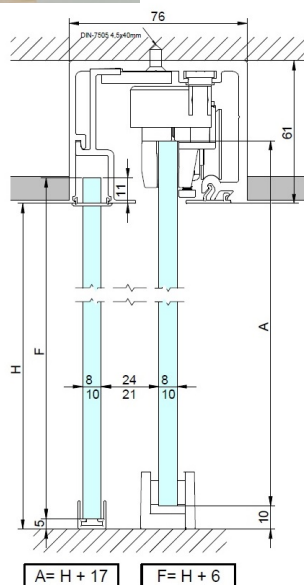

PRODUCT SHEET

Description:

Sliding Door SISO-70FCFP,3000mm,AL,False Ceiling Moun,W/Soft Close, Alu Anodized, 8-10mm Glass Thickness, Max 70KG,, F/Ceiling Mount with Fixed Side Panel, Double Soft Brake

Item number:

28.29.532-0

| Units | Box | Carton | HS Code | Barcode |
|-------|-----|--------|------------|--|
| Set | 1 | 1 | 8302415000 |  |
| | | | | 5704866487696 |

SISO A/S

Mileparken 11
DK-2740 Skovlunde
Denmark
VAT: DK 24786013